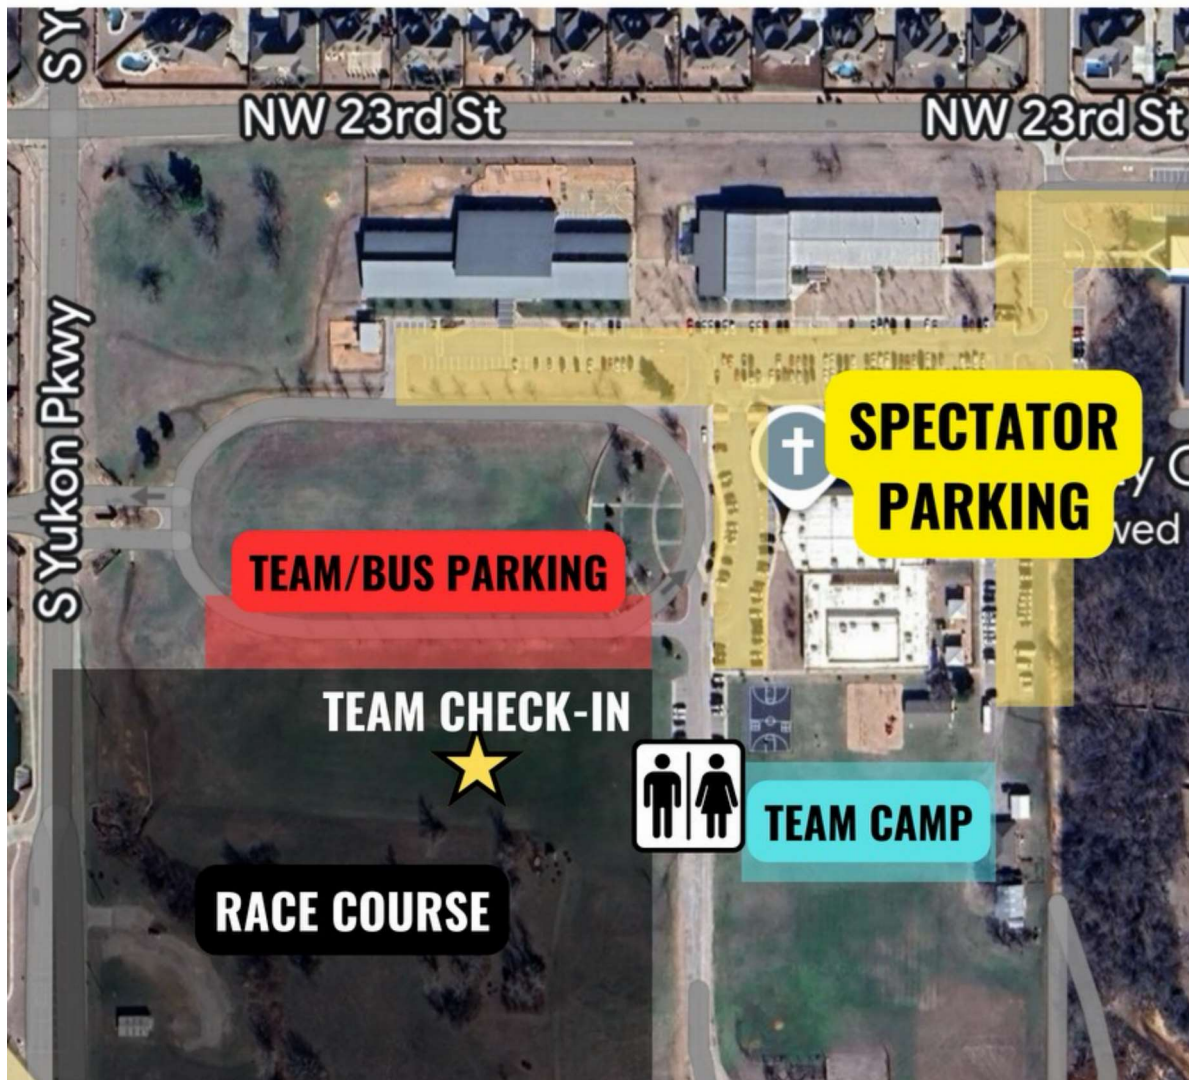

Patriots XC Invitational Information Map

Yellow- Spectator Parking

Red- Bus and Team Parking south side of oval.

Blue- Team Camp Area

Team Check in located at Finish line

PKWY

5k Course

Lap 1 = **BLUE**

Lap 2 = **BLUE**

Lap 3 = **ORANGE**

START
FINISH

S RANCHWOOD BL

2 Mile Course
Lap 1 = **BLUE**
Lap 2 = **ORANGE**

START
FINISH

1 mi

PKWY

S RANCHWOOD BL

PKWY

2400 Meter Course
Lap 1 = **BLUE**
Lap 2 = **ORANGE**

START
HYDRATION

1 mi

S RANCHWOOD P

1 Mile Course
Lap 1 = BLUE

FINISH

START

PKWY

S RANCHWOOD BL