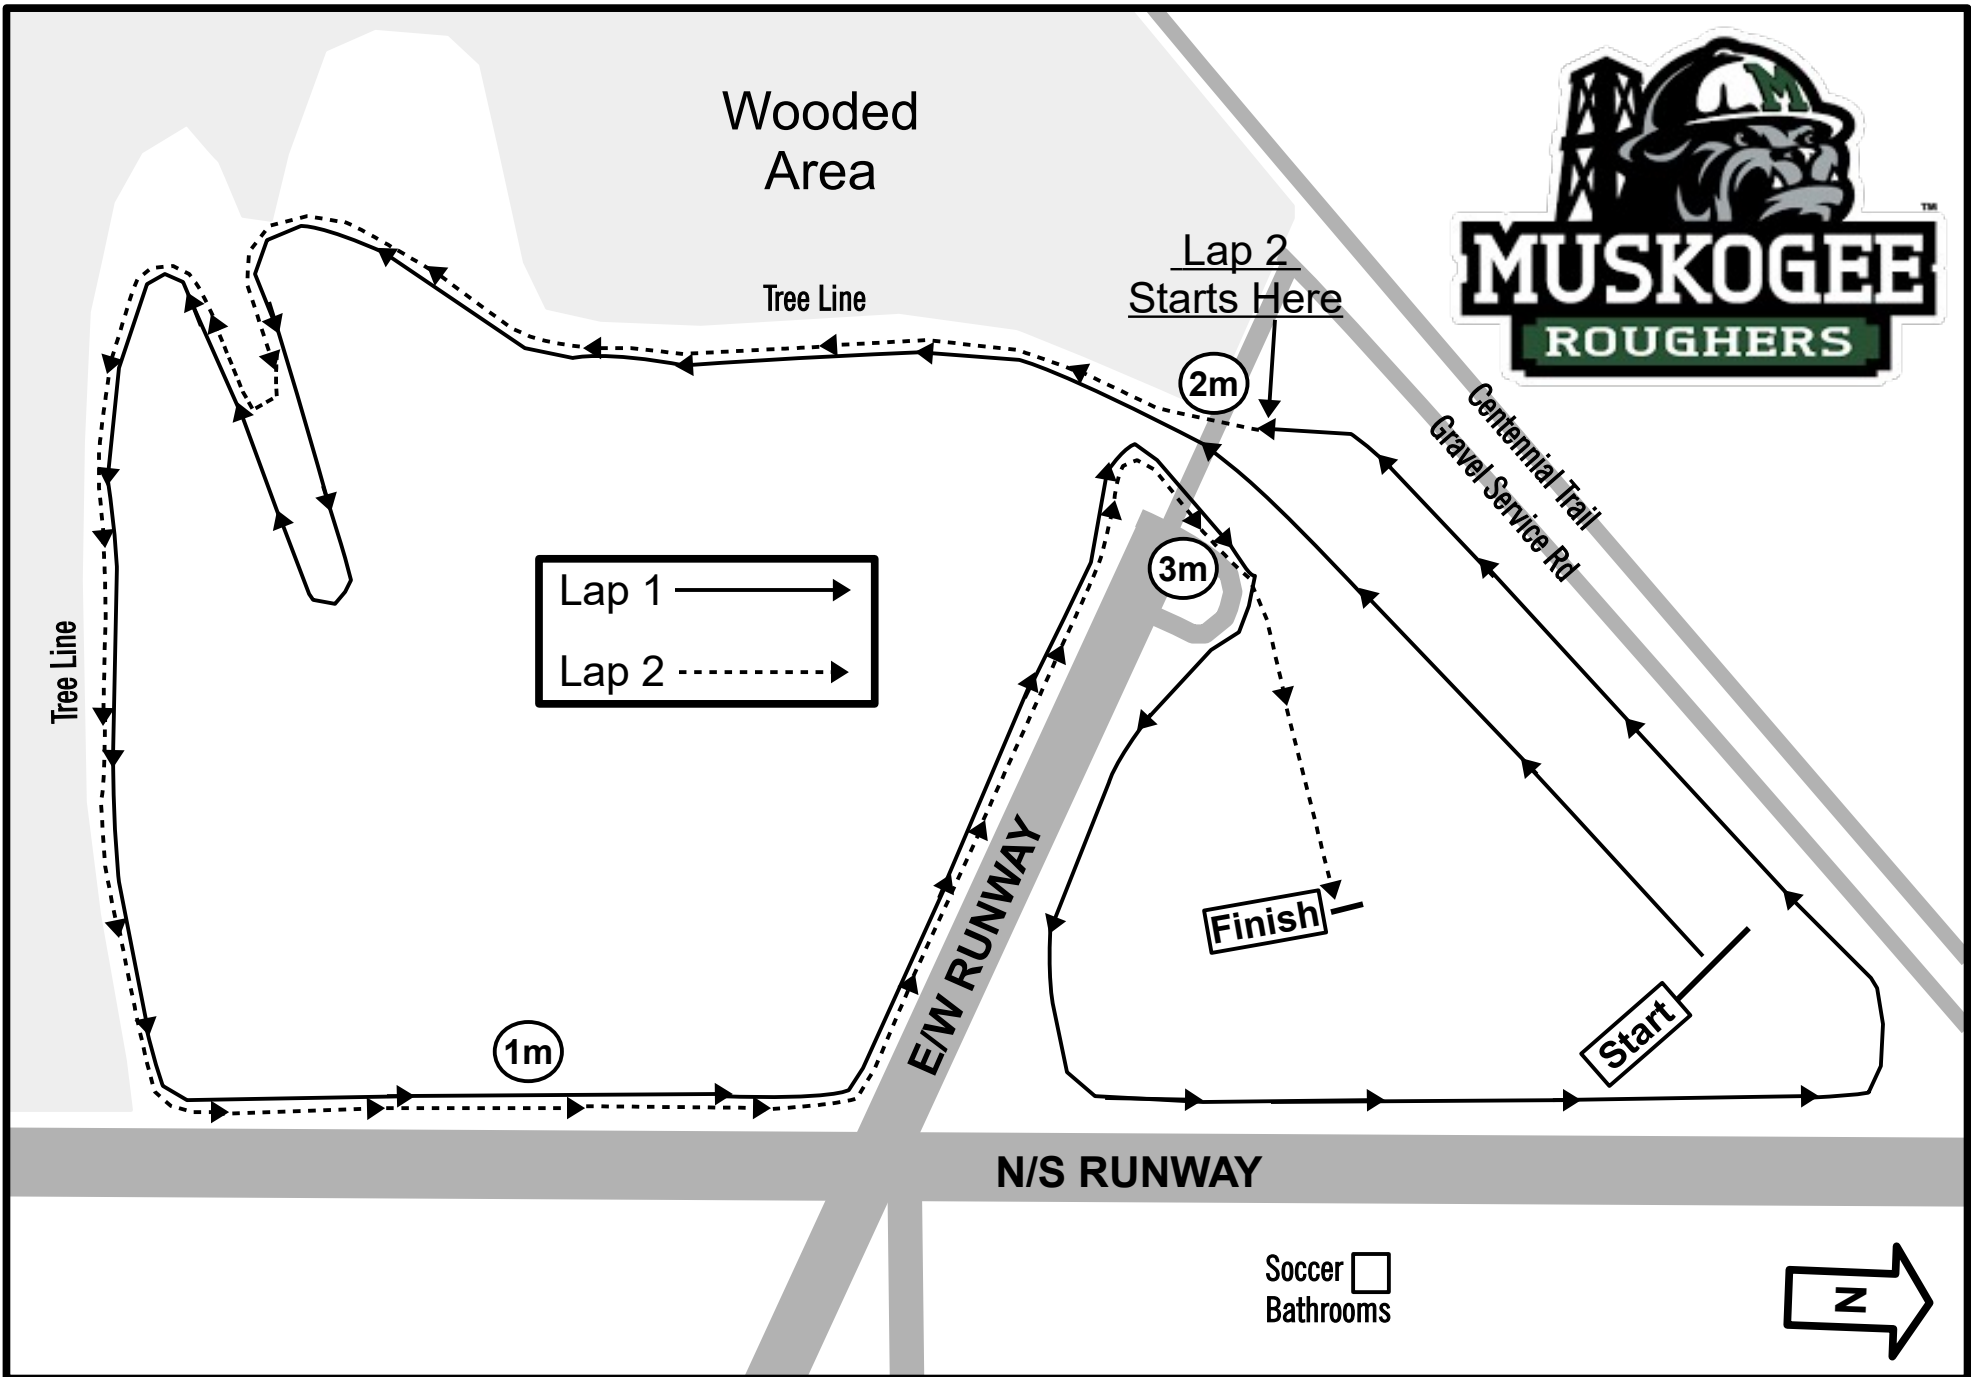

MUSKOGEE ROUGHERS HATBOX 5K XC COURSE

Wooded Area

Tree Line

Lap 2 Starts Here

2m

3m

Centennial Trail
Gravel Service Rd

Lap 1 ———>
Lap 2 - - - ->

Tree Line

1m

E/W RUNWAY

Finish

Start

N/S RUNWAY

Soccer
Bathrooms

MUSKOGEE ROUGHERS HATBOX 2 MILE XC COURSE

Wooded Area

Tree Line

Tree Line

Centennial Trail
Gravel Service Rd

1m

E/W RUNWAY

N/S RUNWAY

Finish